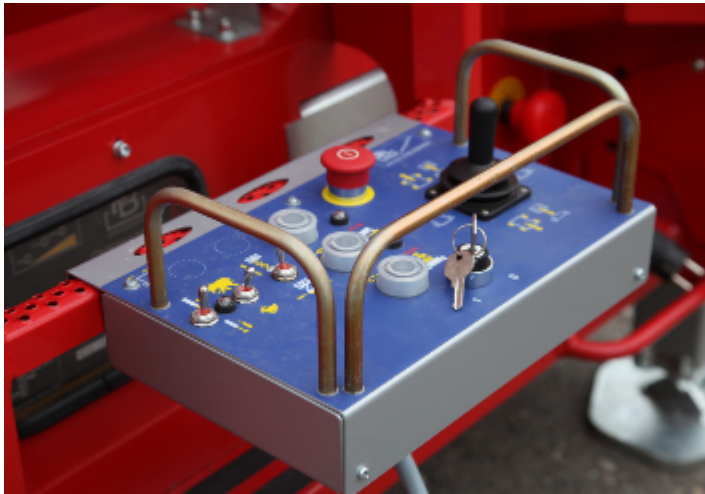

PB S131-16ES

Self-propelled Scissor lift

13,00 m Working height

1,60 m Total width

indoor + outdoor

Product images

We reserve the right to make technical changes / improvements.

Platformers **B**usiness

PB Liftechnik GmbH | Gewerbegebiet Gassenäcker | 89429 Oberbechingen

Telefon: +49 (0) 90 77 - 95 00 - 0 | Telefax: +49 (0) 90 77 - 95 00 - 40

E-Mail: info@pbgmbh.de | Website: www.pbgmbh.de