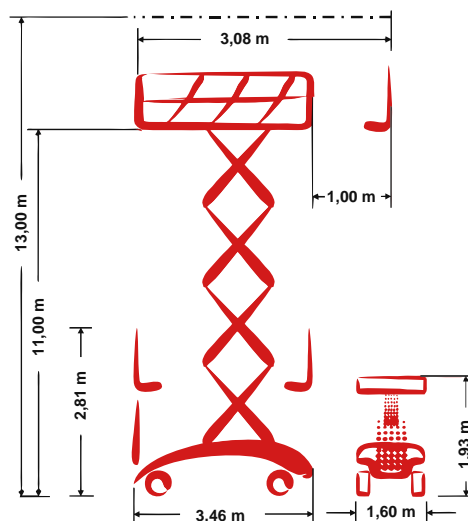

Product diagram

We reserve the right to make technical changes / improvements.

Platformers Business

PB Liftechnik GmbH | Gewerbegebiet Gassenäcker | 89429 Oberbechingen

Telefon: +49 (0) 90 77 - 95 00 - 0 | Telefax: +49 (0) 90 77 - 95 00 - 40

E-Mail: info@pbgmbh.de | Website: www.pbgmbh.de